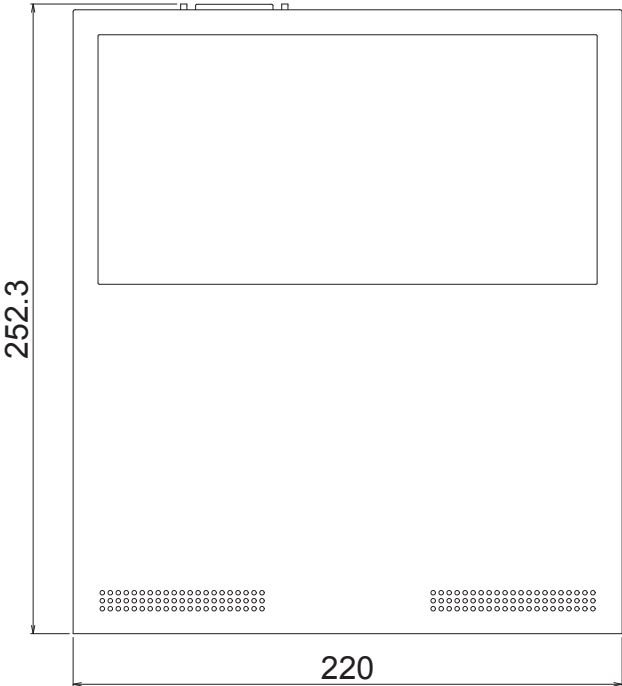

Dimensions

SWR2100P-10G

SWR2100P-5G