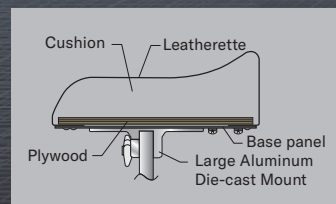

Yamaha Drum SNARE STANDS

Adjustable Angle Tilter

Snare angle adjustment is speedy and flexible. Yamaha's exclusive Ball Clamp design on the SS950 lets you set your snare at any angle you like. The large wing bolt tightens securely to hold the angle.

Snare Basket Adjustment Knob

Improved grip design delivers great gripping power.

Big Rubber Feet and Spikes

In addition to the wide leg stance, the big rubber feet deliver maximum grip to hold the stand securely in place.

Specification List

Model No.	SS950	SS850	SS740A	SS662
Available Height Range	45 ~ 61cm	45 ~ 63cm	45 ~ 61cm	43 ~ 62cm
Rubber Arms	3 Arms	3 Arms	3 Arms	3 Arms (for 12" Snare Drum)
Adjustable Angle Tilter	●	-	-	-
Big Rubber Feet	● (With Spike)	●	●	-
Leg Design	Double Braced Legs	Double Braced Legs	Single Braced Legs	Single Braced Legs

Yamaha Drum STOOLS

Large Seat Mount

(480mm x 390mm)

Large Seat Mount

Rotate the seat to adjust height then tighten the clamp to secure. (DS950, 840)

Large Seat Mount

Aluminum die-cast type. Offers great stability and durability. (DS950, 840)

Specification List

Model No.	DS950	DS840	DS750	DS550U
Seat	Large Square Seat Design 480 (W) x 390 (D) mm	Round Seat Design 330mm (Diameter)	Round Seat Design 300mm (Diameter)	Round Seat Design 300mm (Diameter)
Seat Mount	Large AL Die-cast Seat Mount	Large AL Die-cast Seat Mount	AL Die-cast Seat Mount	AL Die-cast Seat Mount
Height Adjustment	Screw Rod (460 ~ 650mm)	Screw Rod (460 ~ 650mm)	Clamp Rod Type (430 ~ 650mm)	Clamp Rod Type (420 ~ 600mm) (no hole, w/memory clamp)
Leg Ass'y	4 Double Braced Wide Stance Legs	3 Double Braced Wide Stance Legs	3 Single Braced Legs	3 Single Braced Legs

Yamaha Drum TOM HOLDERS

Ball Mount & Clamp