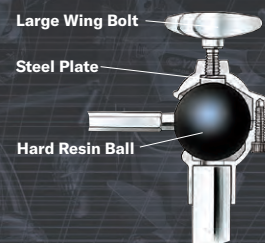

### Large Seat Mount

Aluminum die-cast type. Offers great stability and durability. (DS950, 840)

## Ball Mount & Clamp

The Yamaha original ball mount and clamp system offers unparalleled flexibility and ease of positioning. A generous sized hard synthetic resin ball sits in an attractive chromed housing that permits the tom hex rod to be positioned in almost any imaginable position. The ball joint friction-free operation provides ease of set up, while a large wing bolt provides one touch locking.