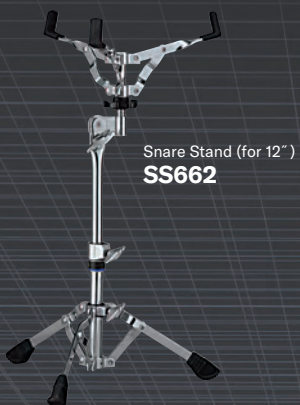

# Yamaha Drum SNARE STANDS

Snare Stand  
**SS950**

Snare Stand  
**SS850**

Snare Stand  
**SS740A**

Snare Stand (for 12")  
**SS662**

### Adjustable Angle Tilter

Snare angle adjustment is speedy and flexible. Yamaha's exclusive Ball Clamp design on the SS950 lets you set your snare at any angle you like. The large wing bolt tightens securely to hold the angle.

## Specification List

Model No.	SS950	SS850	SS740A	SS662
Available Height Range	45 ~ 61cm	45 ~ 63cm	45 ~ 61cm	43 ~ 62cm
Rubber Arms	3 Arms	3 Arms	3 Arms	3 Arms (for 12" Snare Drum)
Adjustable Angle Tilter	●	-	-	-
Big Rubber Feet	● (With Spike)	●	●	-
Leg Design	Double Braced Legs	Double Braced Legs	Single Braced Legs	Single Braced Legs

## Large Seat Mount

(480mm x 390mm)

Four Double  
Legs

Drum Stool  
**DS950**

Big Rubber Feet

Drum Stool  
**DS840**

Drum Stool  
**DS750**

Drum Stool  
**DS550U**